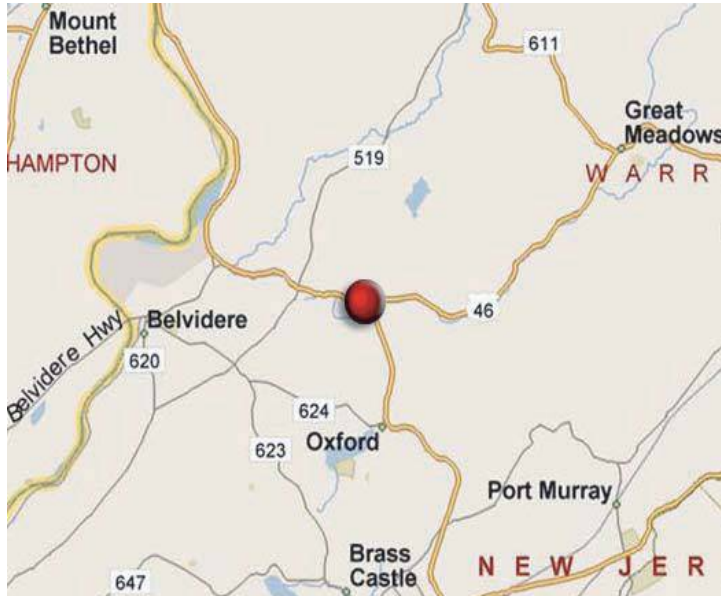

28E

BUTTZVILLE - N/S RT46 @ HOYT LANE (1/2 MILE W/O RT31) F/E

SIZE: 10' x 12'

DEC: 21.8

This bulletin is located on a heavily traveled section of RT 46. Local and commuter traffic view this location as they travel west toward Belvidere, the heart of Warren County, RT80 and Pennsylvania.