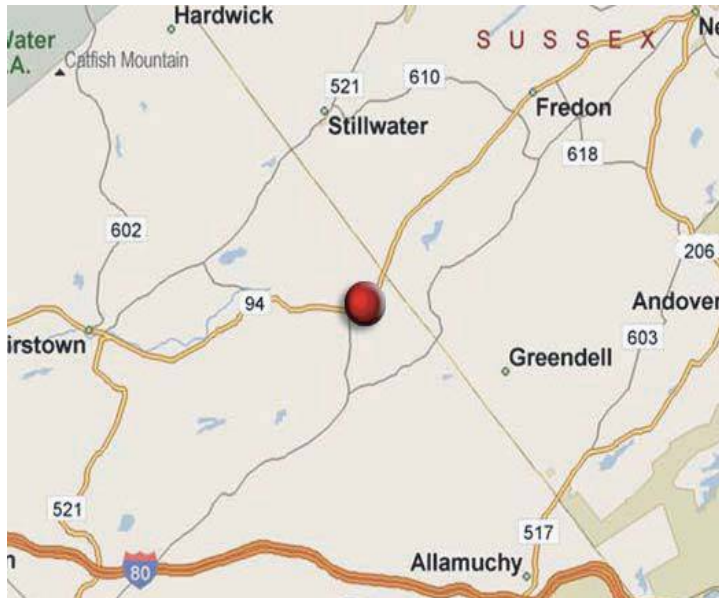

25S

FRELINGHUYSEN - E/S RT 94 N/O RT 661 F/S

SIZE: 8' X 12'

DEC: 12.4

This bulletin is located on RT 94 just south of the county line of Sussex. Commuters view this highly visible location as they travel northbound from Warren County into Sussex County. Located just a few miles to the south are the major highways of RT 46 and RT 80.