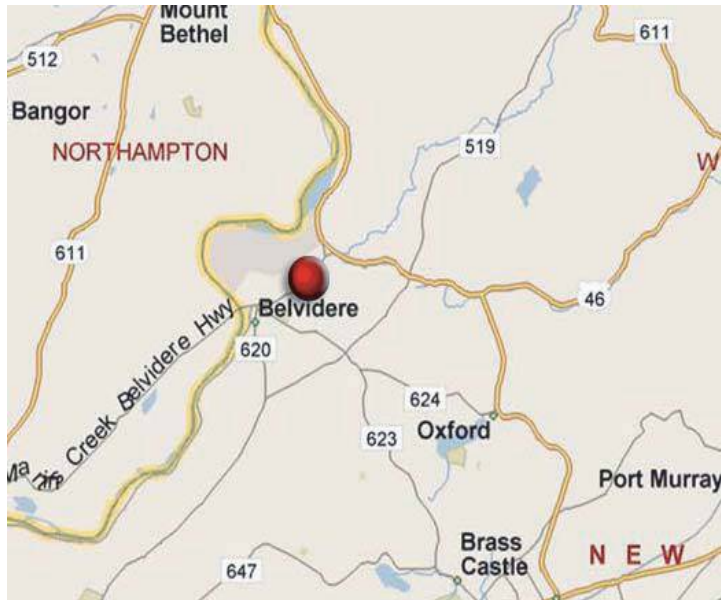

22S
BELVIDERE - W/S WATER ST. (RT 620) N/O ORCHARD F/S

SIZE: 8' X 12'
DEC: 10.7

This bulletin is located on RT 620 just north of the center of Belvidere. Commuters and shoppers view this highly visible location as they travel northbound from the center of town toward RT 46.