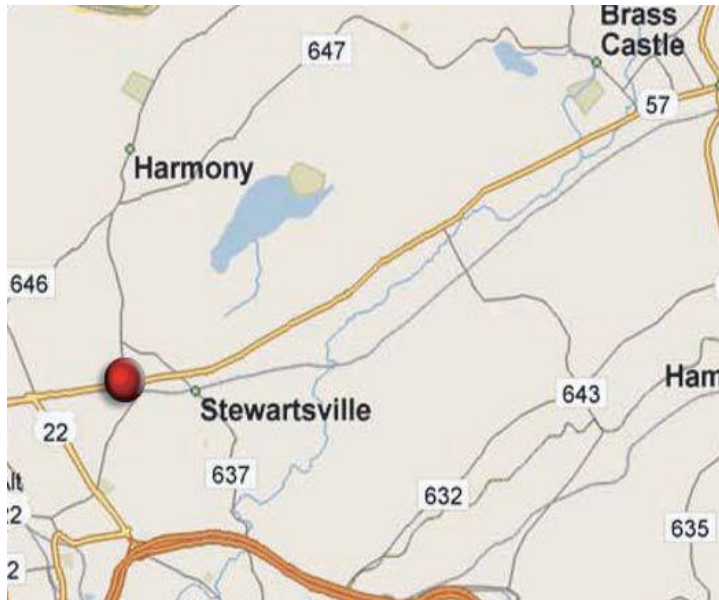

16ER

LOPATCONG TWP - N/S RT 57 @ UNIONTOWN RD (RT 519) F/E

SIZE: 13'6" x 24'

DEC: 24.8

This bulletin is located on one of the most heavily traveled sections of RT 57. Local and commuter traffic view this location as they travel west toward RT 22 and Phillipsburg, as well as north and south on RT 519. The viewing time and visibility of this bulletin is excellent from both RT 519 and RT 57, as there is a traffic light at this intersection.