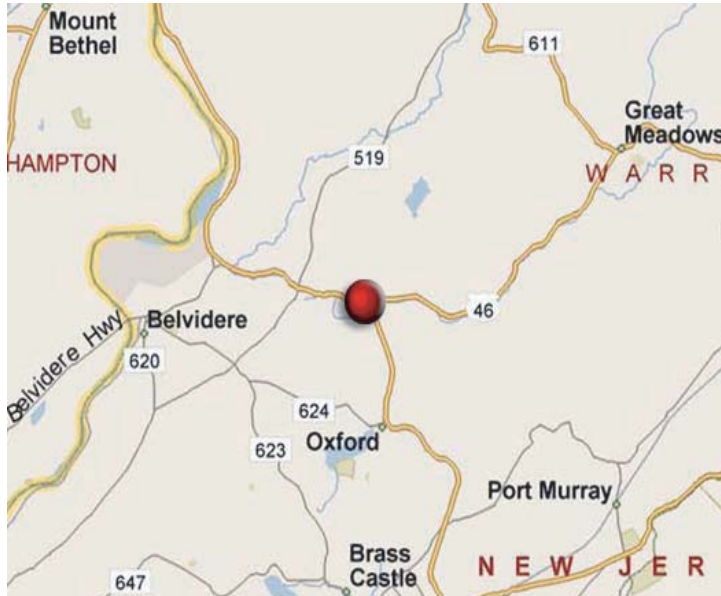

28E

BUTTZVILLE - N/S RT46 @ HOYT LANE (1/2 MILE W/O RT31) F/E

SIZE: 10' x 12'

DEC: 21.8

This bulletin is located on a heavily traveled section of RT 46. Local and commuter traffic view this location as they travel west toward Belvidere, the heart of Warren County, RT80 and Pennsylvania.