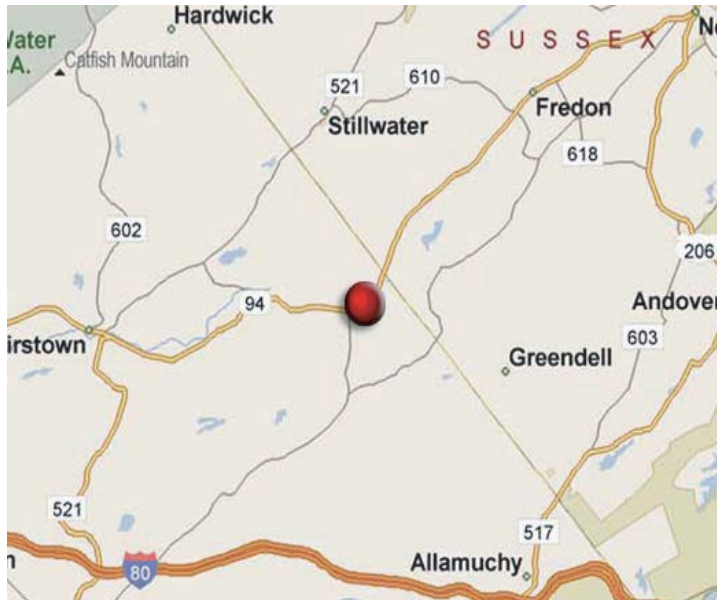

25S

FRELINGHUYSEN - E/S RT 94 N/O RT 661 F/S

SIZE: 8' X 12'

DEC: 12.4

This bulletin is located on RT 94 just south of the county line of Sussex. Commuters view this highly visible location as they travel northbound from Warren County into Sussex County. Located just a few miles to the south are the major highways of RT 46 and RT 80.