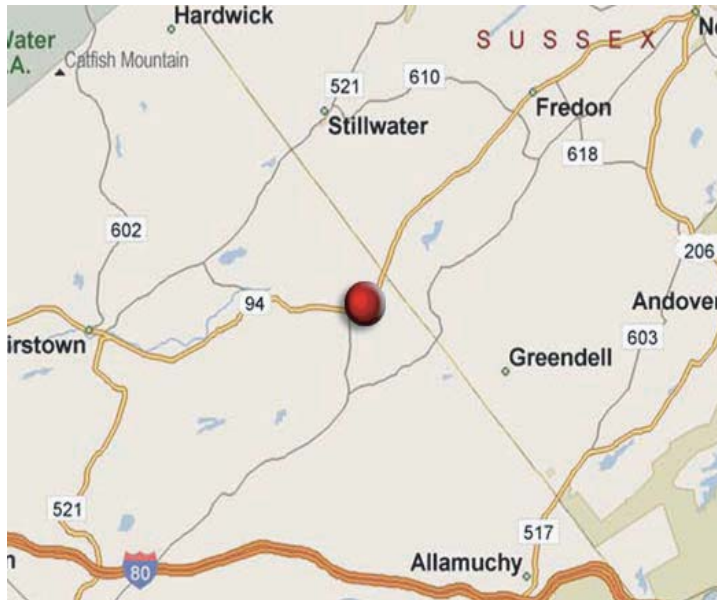

**25N**

**FRELINGHUYSEN - E/S RT 94 N/O RT 661 F/N**

**SIZE: 8' X 12'**

**DEC: 10.3**

This bulletin is located on RT 94 just south of the county line of Sussex. Commuters view this highly visible location as they travel southbound from Sussex County into Frelinghuysen. Much of the traffic viewing this location is heading toward RT 46 and RT 80...located just a few miles to the south.