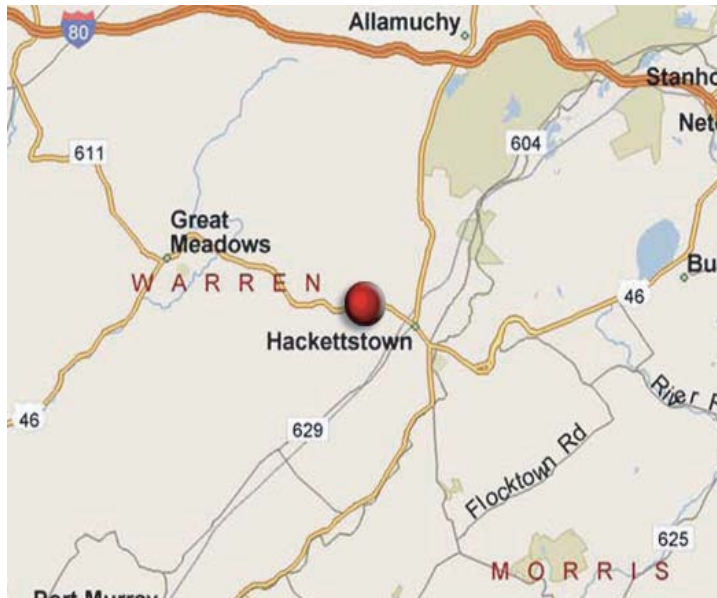

20W

HACKETTSTOWN - N/S RT 46 @ PETERSBURG RD. F/W

SIZE: 11' X 24'

DEC: 23.7

This bulletin is located on one of the most heavily traveled sections of RT 46 in Warren County. Commuters and shoppers view this highly visible location as they travel eastbound toward the center of Hackettstown.