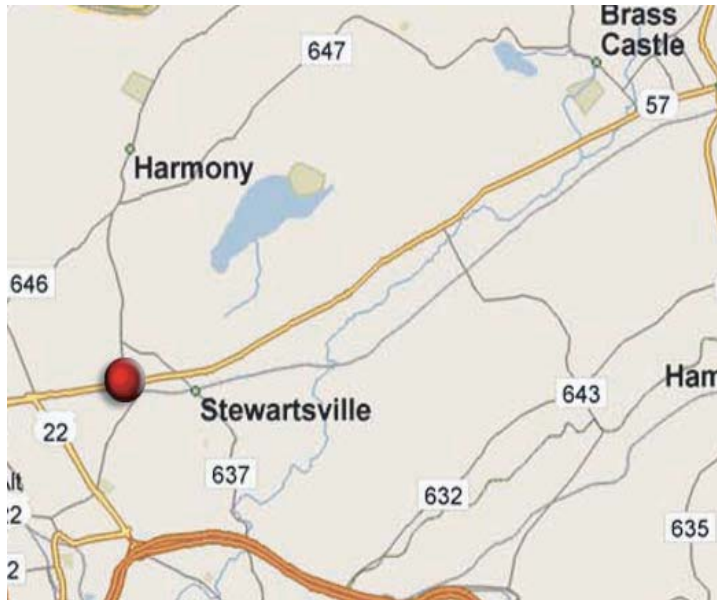

**16WR**

**LOPATCONG TWP - N/S RT 57 @ UNIONTOWN RD (RT 519) F/W**

**SIZE: 13'6" x 24'**

**DEC: 16.8**

This bulletin is located on one of the most heavily traveled sections of RT 57. Local and commuter traffic view this location as they travel eastbound from Phillipsburg toward Washington. The viewing time and visibility of this bulletin is excellent, as there is a traffic light at this intersection.