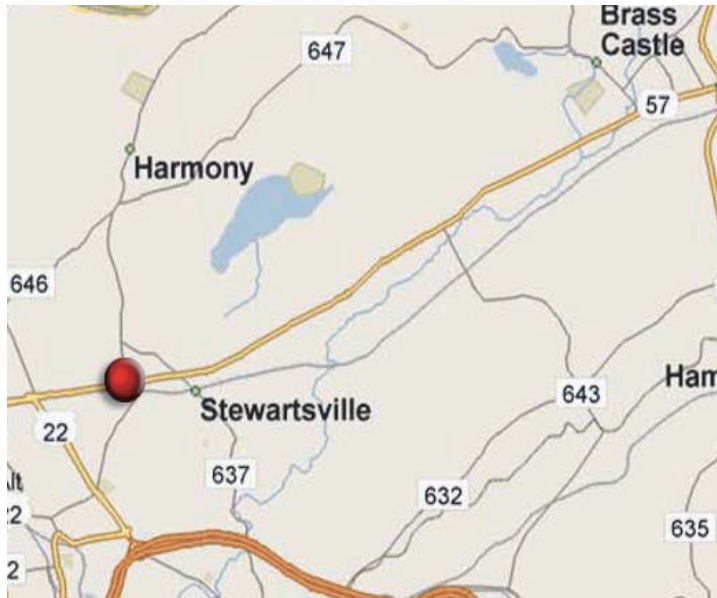

16WL

LOPATCONG TWP - N/S RT 57 @ UNIONTOWN RD (RT 519) F/W

SIZE: 13'6" x 24'

DEC: 16.8

This bulletin is located on one of the most heavily traveled sections of RT 57. Local and commuter traffic view this location as they travel eastbound from Phillipsburg toward Washington. The viewing time and visibility of this bulletin is excellent, as there is a traffic light at this intersection.