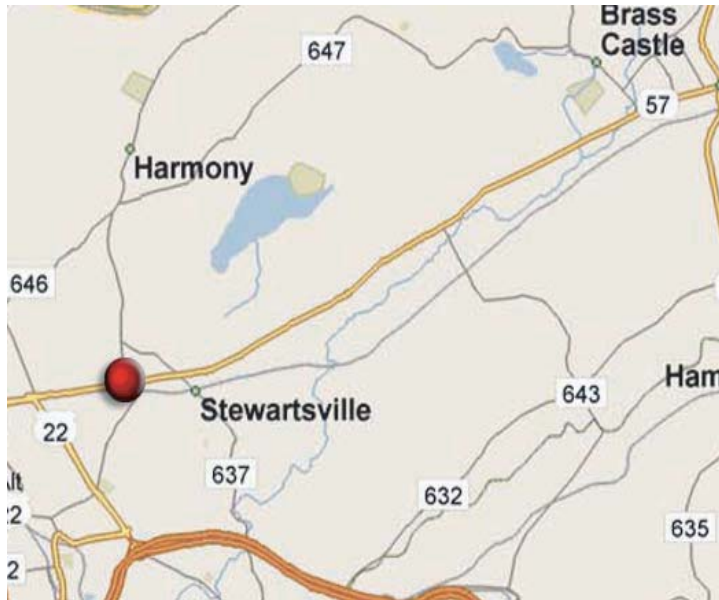

# 16ER

## LOPATCONG TWP - N/S RT 57 @ UNIONTOWN RD (RT 519) F/E

SIZE: 13'6" x 24'

DEC: 24.8

This bulletin is located on one of the most heavily traveled sections of RT 57. Local and commuter traffic view this location as they travel west toward RT 22 and Phillipsburg, as well as north and south on RT 519. The viewing time and visibility of this bulletin is excellent from both RT 519 and RT 57, as there is a traffic light at this intersection.