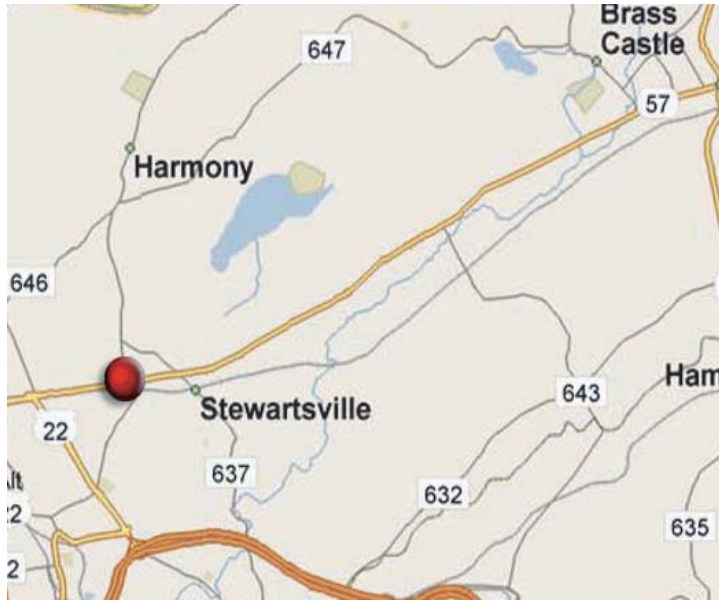

# 16EL LOPATCONG TWP - N/S RT 57 @ UNIONTOWN RD (RT 519) F/E

SIZE: 13'6" x 24'

DEC: 24.8

This bulletin is located on one of the most heavily traveled sections of RT 57. Local and commuter traffic view this location as they travel west toward RT 22 and Phillipsburg, as well as north and south on RT 519. The viewing time and visibility of this bulletin is excellent from both RT 519 and RT 57, as there is a traffic light at this intersection.